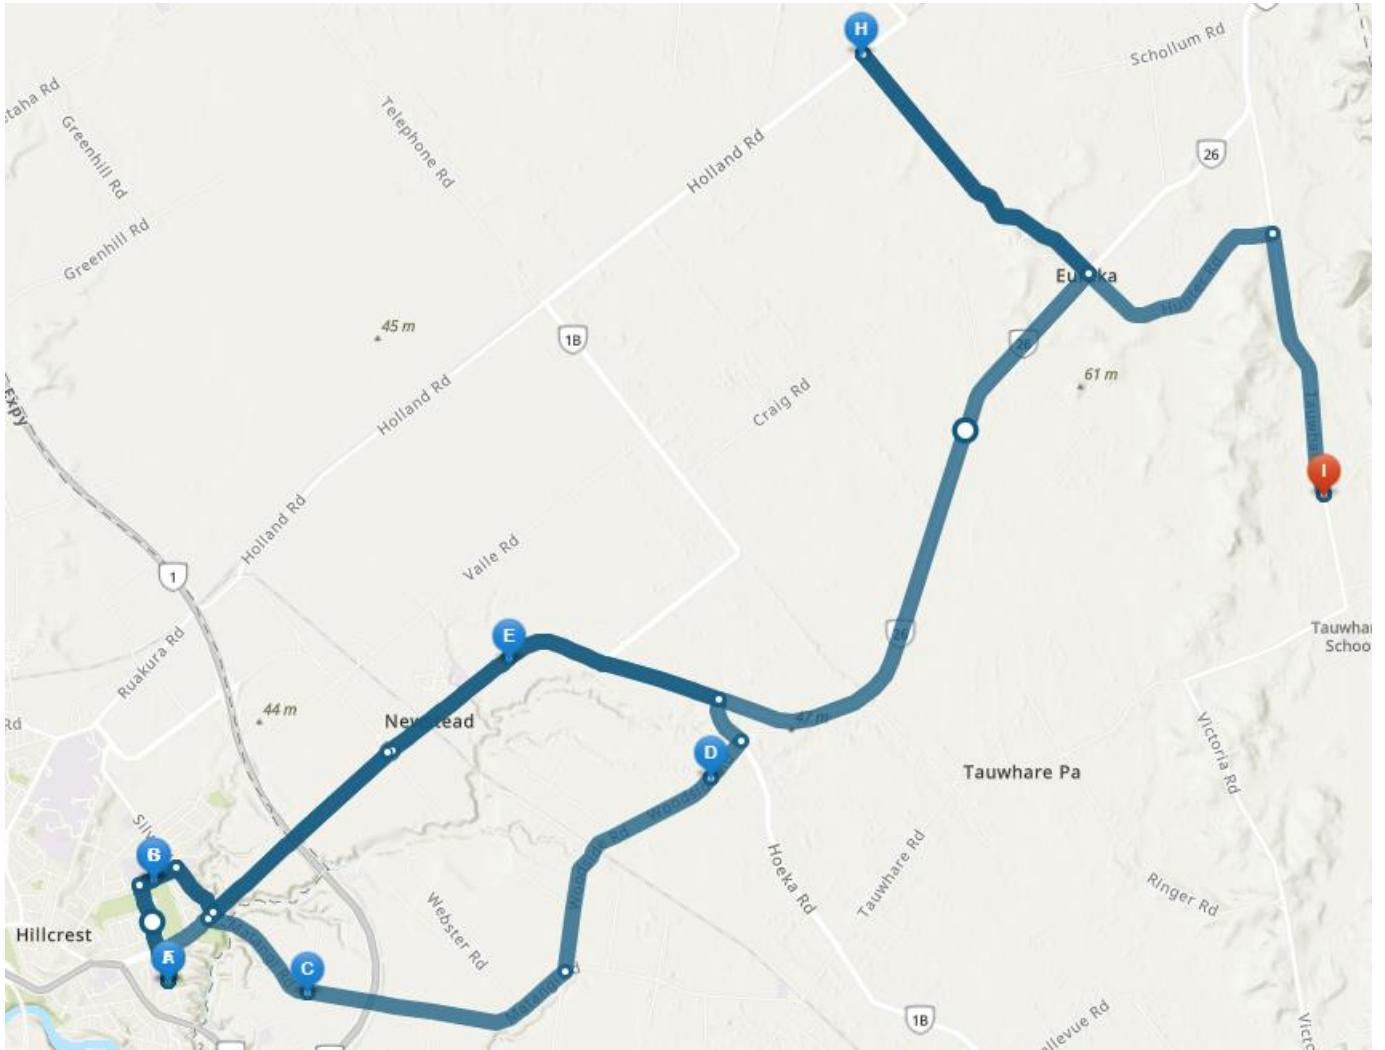

# D030513 PM

Route and directions for D030513\_PM\_ACTIVE

## Route Details

- 40.81km (one-way)

## Directions

1.  Start at Berkley Normal Middle School, 26 Berkley Ave, Hillcrest, Hamilton, 3216, NZL
2.  Go north on Berkley Ave toward Eton Dr
3.  Turn left on Morrinsville Rd (SH 26)
4.  Turn right on Morris Rd
5.  Turn right on Masters Ave

27.  At the stop sign, turn left on SH 26 (Morrinsville Rd)
28.  At the roundabout, take the second exit onto SH 26 toward Morrinsville / Coromandel / Peninsula
29.  Continue north on SH 26
30.  Turn left on Eureka Rd
31.  U-turn at the intersection of Holland Rd and Eureka Rd
32.  At the stop sign, continue forward on Hunter Rd
33.  At the stop sign, turn right on Tauwhare Rd
34.  Finish at the intersection of Tauwhare Rd and Tahuroa Rd